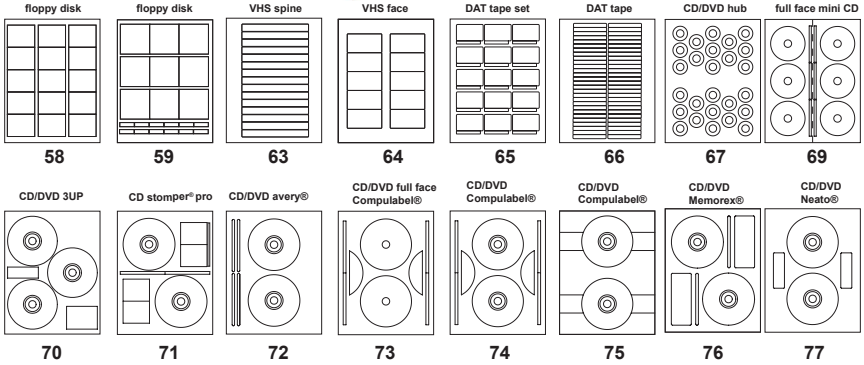

Sheeted Labels

8-1/2" x 11" sheet

Standard White 50lb Paper • Perm Adhesive • Inkjet, Laser, Color Printers

Image #	Item # 100 Sht	Item # 250 Sht	Label Size	Description	Labels Across	Labels Down	Labels/ Sht	Labels/ 100 Ctn	Labels/ 250 Ctn
58	311501	331108	2-11/16 x 2	3-1/2" Floppy Disk	3	5	15	1,500	3,750
59	311400	331007	2-3/4 x 2-3/4	3-1/2" Floppy Disk	3	3	9	900	2,250
63	312851	332008	6 x 2/3	VHS Tape Spine	1	15	15	1,500	3,750
64	311602	331154	3 x 1-7/8	VHS Tape Face	2	5	10	1,000	2,500

approximate weight for the above products

Standard White 50lb Paper • Rem Adhesive • Inkjet, Laser, Color Printers

Image #	Item # 100 Sht	Item # 250 Sht	Label Size	Description	Labels Across	Labels Down	Labels/ Sht	Labels/ 100 Ctn	Labels/ 250 Ctn
58	310601	—	2-3/8 x 2	Zip Disk	3	5	15	1,500	—
65	310252	—	2-3/8 x 1-3/4	4mm DAT Tape Set	3	5	15	1,500	—
66	311556	—	2-7/8 x 3/8	8mm Data Tape	2	28	56	5,600	—

approximate weight for the above products

Standard White 50lb Paper • Perm Adhesive • Inkjet, Laser, Color Printers

Image #	Item # 100 Sht	Item # 250 Sht	Diameter	Description	Labels/ Sht	Labels/ 100 Ctn	Labels/ 250 Ctn
67	312862	—	1-1/3	CD/DVD Hub	26	2,600	—
69	312827	—	3	Full Face Mini CD	6	600	—
70	312737	—	4-1/2	HP® CD/DVD 3-up	3	300	—
71	312715	—	4-5/8	CD Stomper® Pro	2	200	—
72	312660	—	4-5/8	CD/DVD Avery® 5931	2	200	—
73	312840	—	4-9/16	CD/DVD Compulabel® Full Face	2	200	—
74	312636	—	4-9/16	CD/DVD Compulabel®	2	200	—
75	312750	331920	4-9/16	CD/DVD Compulabel®	2	200	500
76	312748	—	4-5/8	CD/DVD Memorex®	2	200	—
77	312693	—	4-5/8	CD/DVD Neato®	2	200	—

Compulabel® products are comparable to Avery®, HP®, Neato®, Memorex®, & Stomper®.

approx wt.

Dartronics Inc

150 William St, Perth Amboy, NJ 08861 | Tel: 732-324-0800 | Fax: 732-324-4488 | www.dartronics.com